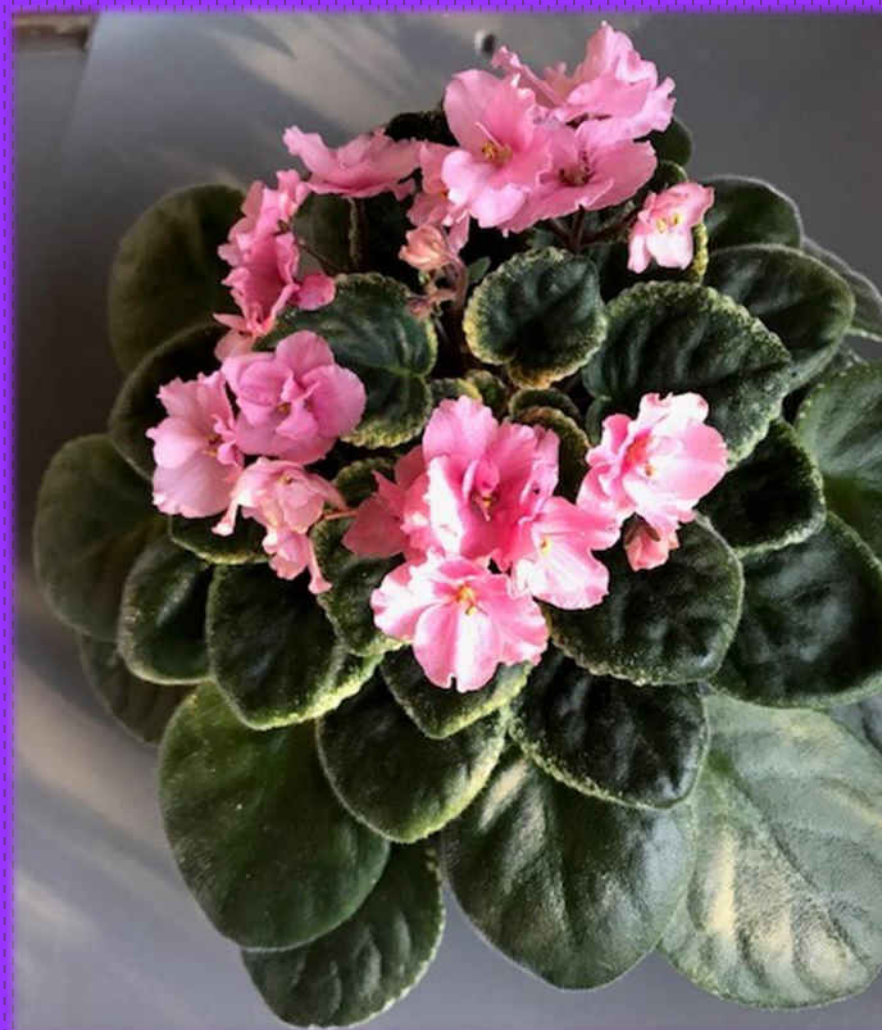

Cajun's Flamboyant Mistress

Shown by LaDonna Hopson